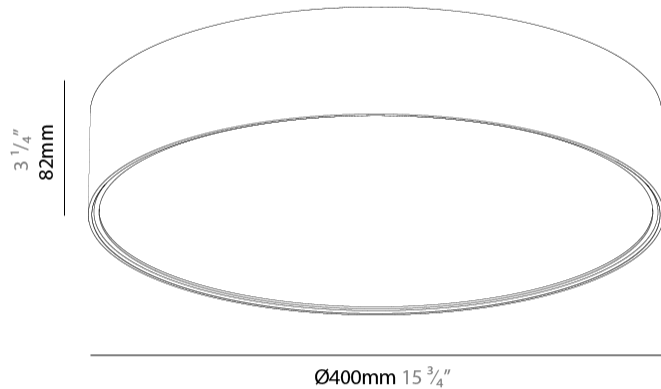

GENERAL

Series: Sign EVO
Partner: Prolicht
Division: Architectural
Installation: Surface
Product Type: Ceiling Surface
Mounting Location: Ceiling
Light Distribution: Direct

PHYSICAL

Shape: Round
Diameter (mm): 395
Diameter (in): 15 1/2
Height (mm): 82
Height (in): 3 1/4
Weight (kg): 4.2
Diffuser: PMMA - Opal / Microprism / Clear Microprism
Fixture Finish: SSR / BKV / CWI / CRY / HAB / UFT / ITA / RUA / FTG / MYG / LOD / PUS / FRO / FUP / KIA / POP / BLS / SPG / MEY / GOH / CHC / COM / ABZ / JAG / OBR / MOS / ROR
Fixture Material: PMMA / Extruded Aluminum / Steel

ELECTRICAL

Lamp Type: LED (Zhaga Standard)
Input Wattage (W): 26.5
Total Output Wattage (W): 22.7
Dimming: Tri-Mode (Non-Dimming and Phase Dimming (120Vac only) and 0-10V Dimming)
Driver Included: Yes
Driver Location: Integrated
Driver Type: Constant Current - Universal
Driver Class: Class 2
Input Voltage (V): 120
Constant Current (MA): 700mA
Upon Request: DALI Dimming / MATTER Dimming

LED

Color Temperature (°K): 2700 / 3000 / 3500 / 4000
Max. Delivered Lumen (lm): Max 4071
Nominal Lumen (lm): Max 4704
CRI: >90 CRI
Lamp Life (hrs): 50000

OPTICAL

RATINGS AND CERTIFICATIONS

Certified By: Certified for North American Standards
IP rating: IP40